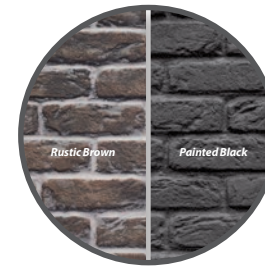

Fireplace Design Elements

Q1 FIREPLACE

MODERN SURROUND

MINIMAL SURROUND

4-SIDED MINIMAL SURROUND

Q2 FIREPLACE

SLIM FACE
Included

FORGEWORKS FACE
Midnight Bronze

Q3 FIREPLACE

SLIM FACE
Included

FORGEWORKS FACE
Midnight Bronze

G SERIES FIREPLACES

SLIM SURROUND - PAINTED BLACK (G42 pictured)
Included with the G39, G42, G50, and RZ41

FORGEWORKS SURROUND - MIDNIGHT BRONZE (G42 pictured)
Available for the G39, G42, and G50

Fireplace Design Elements

FIREBOX LINERS

CLASSIC BRICK LINER
Q1, Q2, Q3

RUSTIC BRICK LINER
G39, G42, G50, RZ41

PAINTED STEEL LINER
Q1, Q2, Q3, G39, G42, G50, RZ41

BLACK ENAMELED STEEL LINER
Q1, Q2, Q3, G39, G42, G50, RZ41