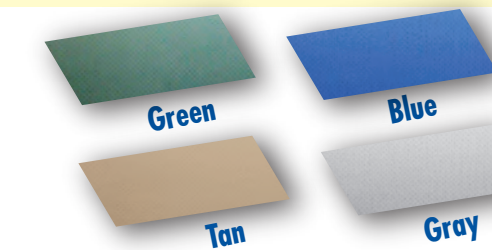

Kaleidoscapes!

SAFETY SOLID CLEAN WATER COLORS ON STRIPES
All the benefits of our Safety Solid covers, plus a choice of 12 colors. 15-ounce material construction with increased U.V. inhibitors keeps your cover looking better longer. Backed by a 10-year limited warranty.
Solid covers are available up to approx. 2000 square feet.