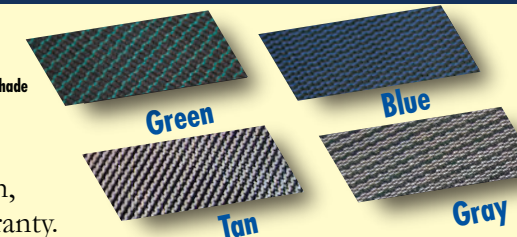

Merlin Professional Safety Covers

Make This:

Look Like This:

SmartMesh™ cover shown.

Merlin Covers You with Five Professional Choices

Safety Covers

SmartMesh™

The Ultimate Mesh Cover! SAFETY MESH CLEAN WATER DURABILITY STRENGTH U.S. Patent No. 6,886,187-100% Shade
Our exclusive patented mesh lets water through while providing 100% shade to significantly reduce algae growth and provide unmatched debris filtration. SmartMesh offers the highest abrasion resistance, tear strength, burst strength, and sunlight shading around! We back SmartMesh with a 15-year limited warranty.