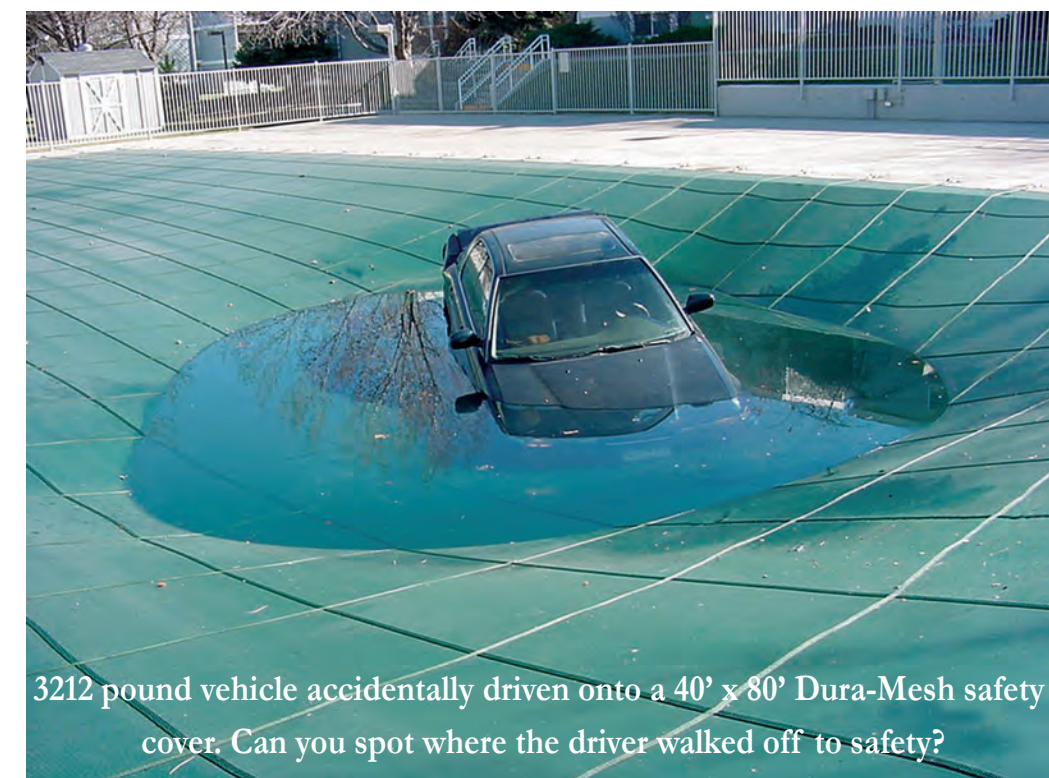

Safety Solid XLS

Extra Light • Extra Strong SAFETY SOLID CLEAN WATER STRENGTH
Our Safety Solid cover offers security plus a complete barrier to water, dirt, dust and sunlight. Choice of Automatic pump or mesh drain panel. Backed by a 10-year limited warranty.
Solid covers are available up to approx. 2000 square feet.

Strength You Have to See to Believe!

3212 pound vehicle accidentally driven onto a 40' x 80' Dura-Mesh safety cover. Can you spot where the driver walked off to safety?

Why Merlin is Your Best Choice
 The Merlin name is your assurance of a professional product - the best value for your investment to be found anywhere. Our products are your best choice because they are better designed to meet your needs ... better manufactured with better materials to withstand the elements ... and better supported over their lifetime. It's more than a claim; it's a mission that inspires everyone in our company to perform to the highest possible standards. After all, isn't your family and investment worth it?