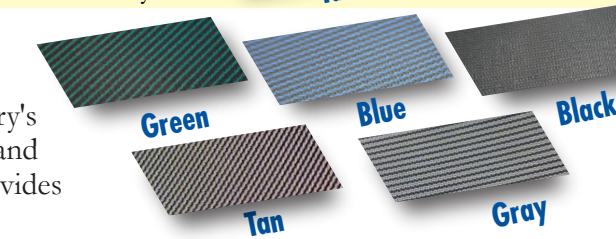

Dura-Mesh II

The new standard in standard mesh! SAFETY MESH DURABILITY
When it comes to standard mesh covers, Dura-Mesh II has the industry's best combination of abrasion resistance, tear strength, burst strength and sunlight shading. It is 68% stronger than other standard mesh and provides 95% shade. We back Dura-Mesh II with a 15-year limited warranty.