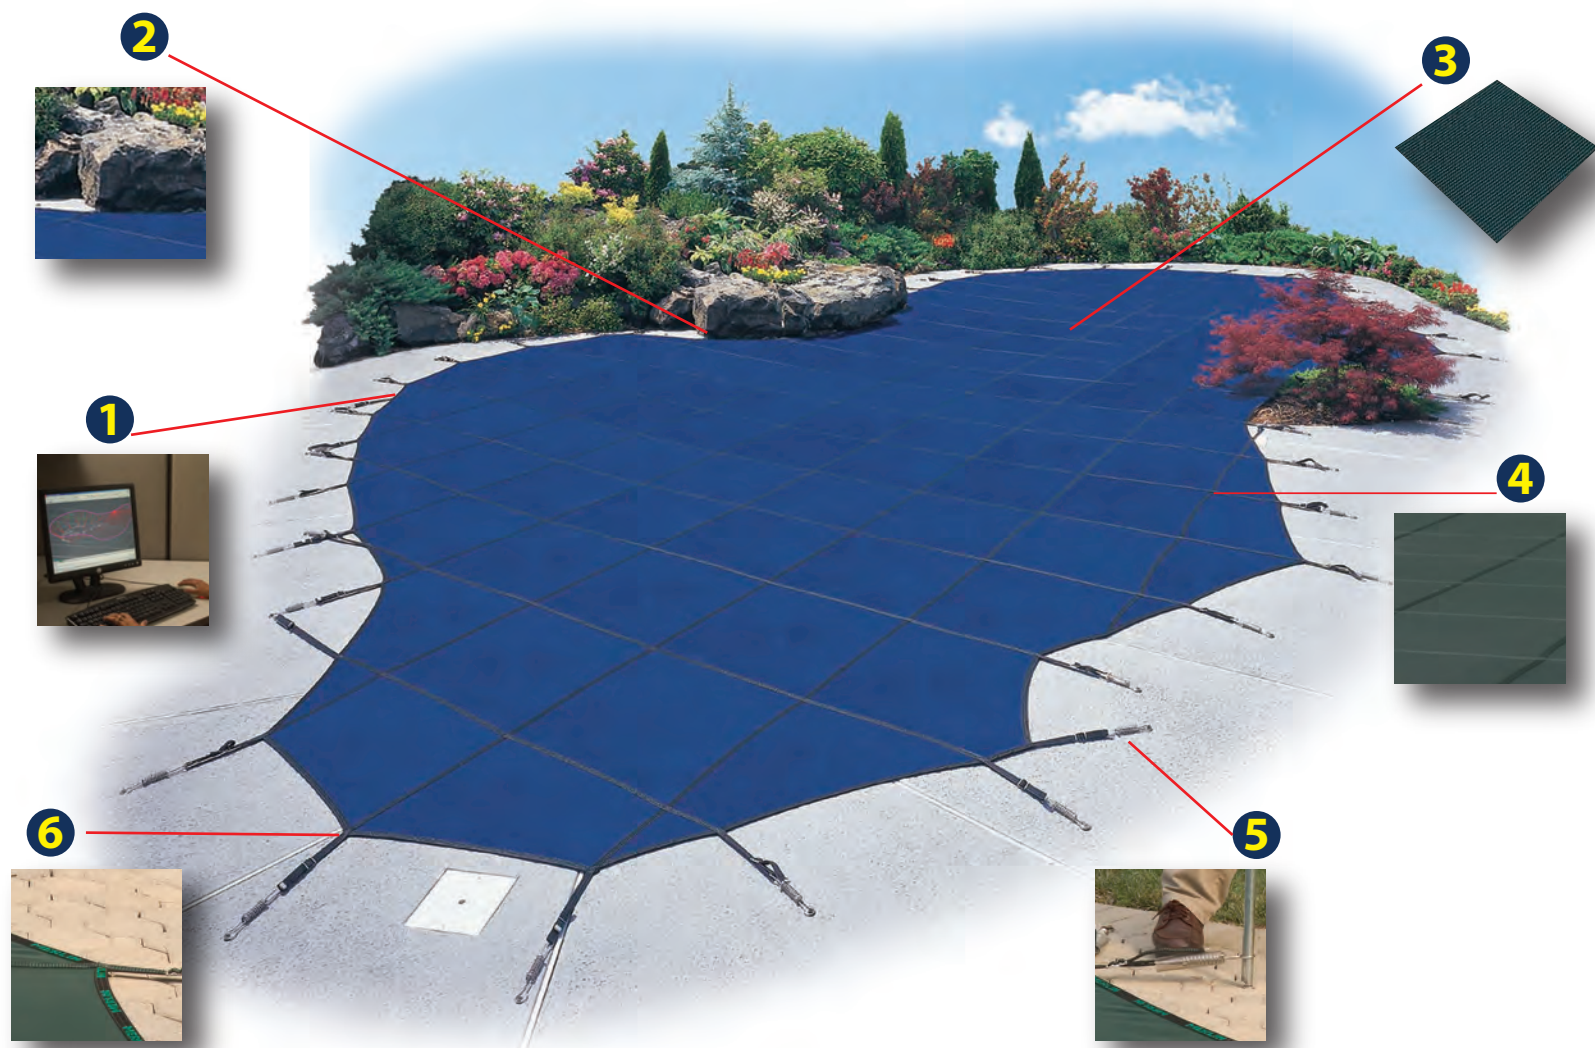

Secure your swimming pool with a professional safety cover to protect your investment and your loved ones.

Strength You Have to See to Believe!

Why Merlin is Your Best Choice
The Merlin name is your assurance of a professional product - the best value for your investment to be found anywhere. Our products are your best choice because they are better designed to meet your needs ... better manufactured with better materials to withstand the elements ... and better supported over their lifetime. It's more than a claim; it's a mission that inspires everyone in our company to perform to the highest possible standards. After all, isn't your family and investment worth it?

SmartMesh™: The Ultimate Cover.
Want to get swimming sooner? Our patented SmartMesh™ cover features a high-tech weave that allows water to pass through while blocking sunlight and filtering debris down to 40 microns! Without sunlight, algae is less likely to grow, so you'll open your pool to cleaner water in the spring, maintain your pool with greater ease, spend less on chemicals and extend its life. It's the cutting edge in cover technology ... the best choice you can make for your pool! U.S. Patent No. 6,886,187-100% Shade
See the back of this brochure to learn about our entire line of safety covers.